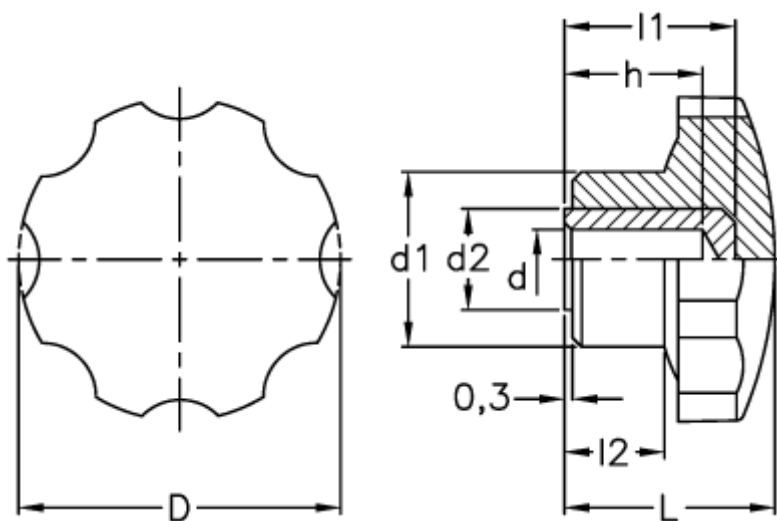

Article number: 2302073001

Description: E+G Lobe knob  
VH.153/25 B-4

## Measures

D = 25

d1 = 15

d2 = 11

d H9 = 4

h = 11

L = 18

l1 = 14